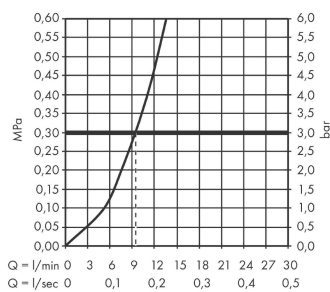

Talis M54

Single lever kitchen mixer 220, 1jet

Surfaces: **Chrome** Article Number: **72804000**

Description

product features

- ComfortZone 220
- swivel range adjustable in 4 steps 60°, 110°, 150° or 360°
- laminar spray
- connection dimension: DN15
- maximum flow rate at 3 bar: 9 l/min
- ceramic cartridge
- connection type: G 3/8 connections
- temperature limitation adjustable
- suitable for continuous flow water heaters
- tap hole with Ø 35 mm required

Technology

Design awards

reddot winner 2020

Product image

Scale drawing

Flowchart

Talis M54

Single lever kitchen mixer 220, 1jet