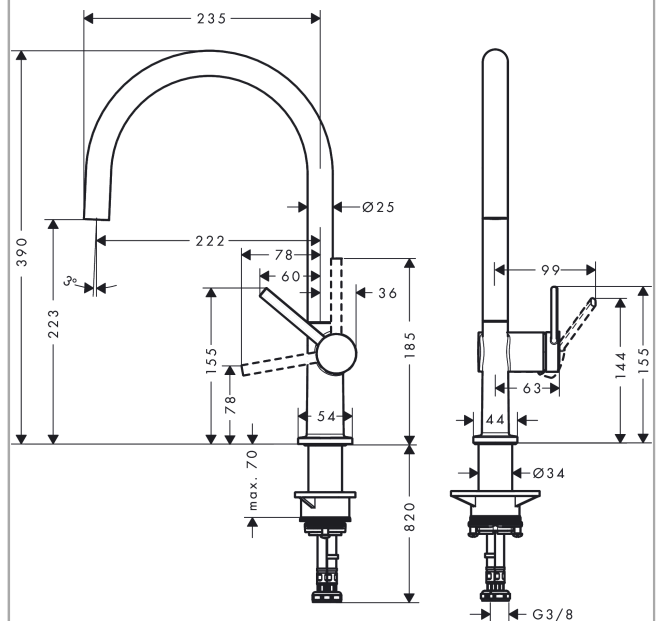

Talis M54

Single lever kitchen mixer 220, 1jet

Surfaces: **Chrome** Article Number: **72804000**

Description

product features

- ComfortZone 220
- swivel range adjustable in 4 steps 60°, 110°, 150° or 360°
- laminar spray
- connection dimension: DN15
- maximum flow rate at 3 bar: 9 l/min
- ceramic cartridge
- connection type: G 3/8 connections
- temperature limitation adjustable
- suitable for continuous flow water heaters
- tap hole with Ø 35 mm required

Technology

Design awards

reddot winner 2020

Product image

Scale drawing

Flowchart

Talis M54

Single lever kitchen mixer 220, 1jet

Surfaces: **Chrome** Article Number: **72804000**

Exploded Drawing

Year of production: >04/21

Talis M54

Single lever kitchen mixer 220, 1jet

Surfaces: **Chrome** Article Number: **72804000**

Spare part list

Year of production: >04/21

Pos.	Description	Article Number	Price	PU
1	spout cpl.	93757000	-	1
2	screw	94319000	-	1
3	spray former	93748000	-	1
4	service tool	93750000	-	1
5	O-Ring 14x2,5	98189000	-	1
6	axialring	97558000	-	1
7	handle	93736000	-	1
8	hollow set screw M5x5	98446000	-	1
9	screw cover	93735610	-	1
10	flange	93737000	-	1
11	nut	93738000	-	1
12	cartridge, assy	93760000	-	1
13	O-ring 36x3	98052000	-	1
14	support	97523000	-	1
15	fixing set (Ø 34)	95049000	-	1
16	lever collar	97548000	-	1
17	connection hose 900 mm M8x0,75 G3/8	93746000	-	1
18	O-ring 6,6x1,6	93019000	-	1