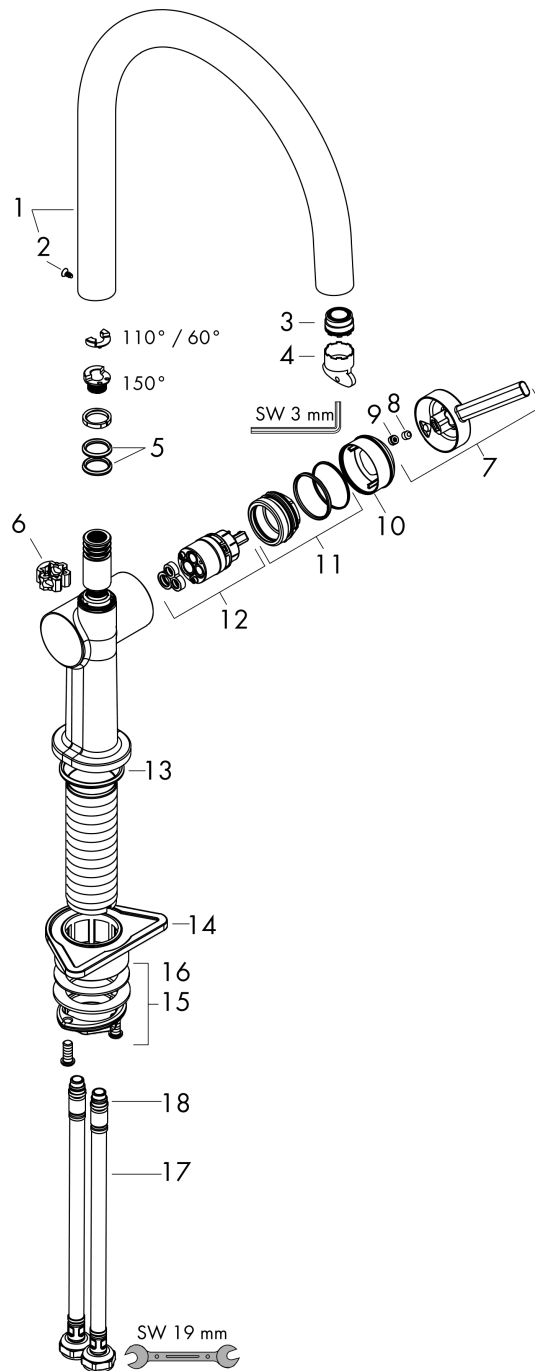

Talis M54

Single lever kitchen mixer 220, 1jet

Surfaces: **Chrome** Article Number: **72804000**

Description

product features

- ComfortZone 220
- swivel range adjustable in 4 steps 60°, 110°, 150° or 360°
- laminar spray
- connection dimension: DN15
- maximum flow rate at 3 bar: 9 l/min
- ceramic cartridge
- connection type: G 3/8 connections
- temperature limitation adjustable
- suitable for continuous flow water heaters
- tap hole with Ø 35 mm required

Technology

Design awards

reddot winner 2020

Product image

Scale drawing

Flowchart

Talis M54

Single lever kitchen mixer 220, 1jet

Surfaces: **Chrome** Article Number: **72804000**

Exploded Drawing

Year of production: >04/21

Talis M54

Single lever kitchen mixer 220, 1jet

Surfaces: **Chrome** Article Number: **72804000**

Spare part list

Year of production: >04/21

Pos.	Description	Article Number	Price	PU
1	spout cpl.	93757000	-	1
2	screw	94319000	-	1
3	spray former	93748000	-	1
4	service tool	93750000	-	1
5	O-Ring 14x2,5	98189000	-	1
6	axialring	97558000	-	1
7	handle	93736000	-	1
8	hollow set screw M5x5	98446000	-	1
9	screw cover	93735610	-	1
10	flange	93737000	-	1
11	nut	93738000	-	1
12	cartridge, assy	93760000	-	1
13	O-ring 36x3	98052000	-	1
14	support	97523000	-	1
15	fixing set (Ø 34)	95049000	-	1
16	lever collar	97548000	-	1
17	connection hose 900 mm M8x0,75 G3/8	93746000	-	1
18	O-ring 6,6x1,6	93019000	-	1